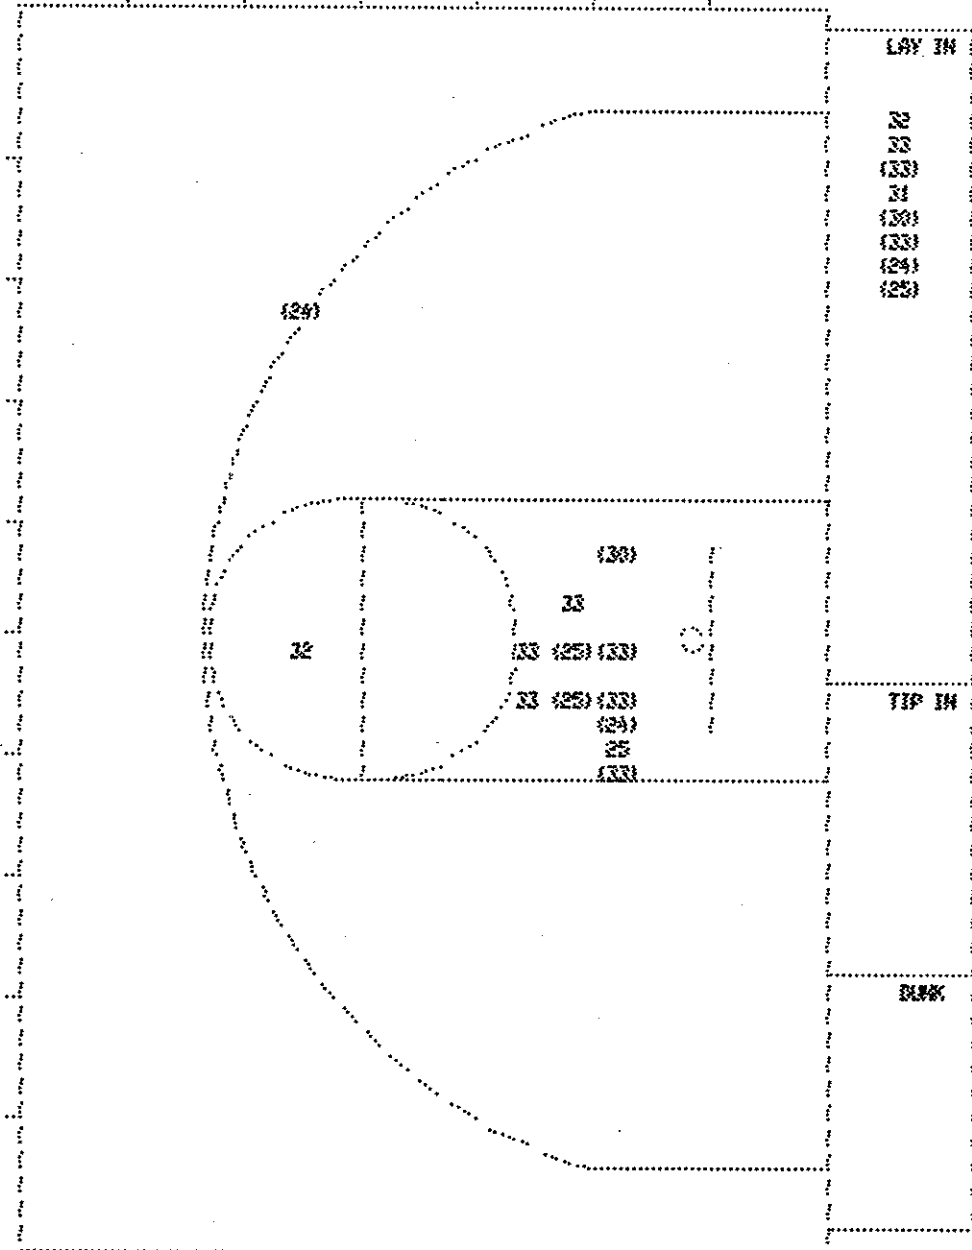

Player	Player	Player
15 - Cooper, Hc 1/2 50.0%		
24 - Osborne, Ch 3/5 60.0%		
23 - Warfield, S/ 5/ 5 83.3%		
21 - Pickett, H 0/ 2 0.0%		

Conner	Player	Player	Player	Player	Player
Lays	1-9 Ft	10-15 Ft	Over 15 Ft	3 Pointers	Total
1 / 1	1 / 2	5 / 5	0 / 2	2 / 2	9 / 15
100.0%	50.0%	100.0%	0.0%	100.0%	60.0%

Player	Player	Player
24 - Fox, Tamy 3/ 3 100.0%	30 - Siebert, J 2/ 2 100.0%	
31 - Cummins, J 0/ 1 0.0%		
33 - Minor, Ste 5/ 3 100.0%		
25 - Baugherty, 3/ 4 75.0%		
22 - Johnston, 0/ 2 0.0%		

West Hopkins	Player	Player	Player	Player	Player
Lays	1-9 Ft	10-15 Ft	Over 15 Ft	3 Pointers	Total
5 / 8	7 / 11	0 / 1	1 / 1	13 / 21	
62.5%	63.6%	0.0%	100.0%	61.9%