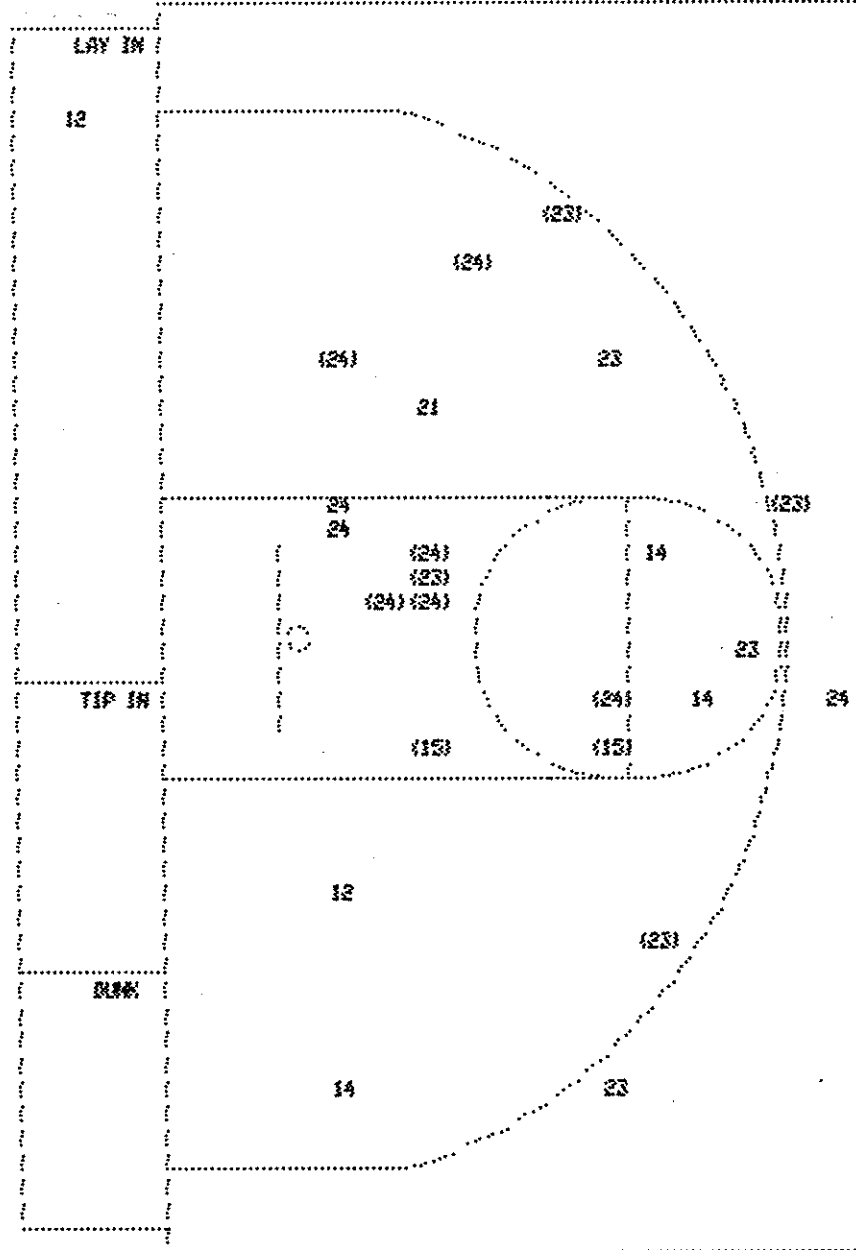

Conner				Player				Player			
12 - Schmidt, I	0 / 2	0.0%	21 - Pickett, W	0 / 1	0.0%						
14 - Coppage, M	0 / 3	0.0%									
15 - Cooper, Ho	2 / 2	100.0%									
24 - Osborne, Ch	6 / 9	66.6%									
23 - Warfield, J	4 / 7	57.1%									
Layups	1-9 Ft	10-15 Ft	Over 15 Ft	3 Pointers	Total						
0 / 1	5 / 7	3 / 6	2 / 5	2 / 4	12 / 24						
0.0%	71.4%	50.0%	33.3%	50.0%	50.0%