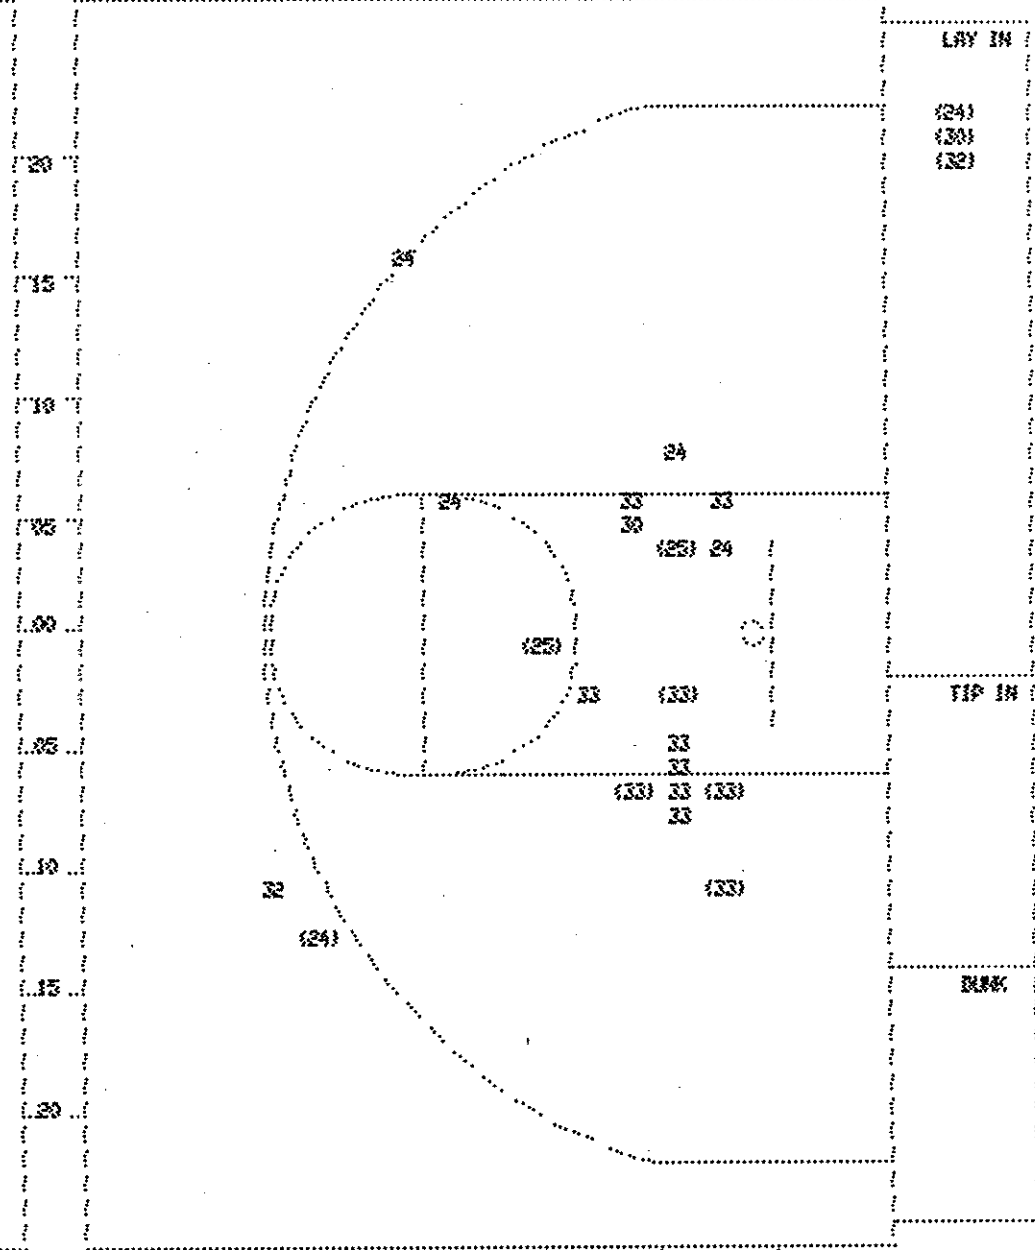

West Hopkins				Player			
24 - Fox, Tammy	2 / 6	33.3%					
33 - Minor, Ste	4 / 11	36.3%					
25 - Daugherty, J	2 / 2	100.0%					
32 - Johnston, J	1 / 2	50.0%					
30 - Siebert, J	1 / 2	50.0%					
Layups	1-9 Ft	10-15 Ft	Over 15 Ft	3 Pointers	Total		
3 / 3	5 / 15	1 / 2	1 / 3	10 / 23			
100.0%	33.3%	50.0%	33.3%	43.5%