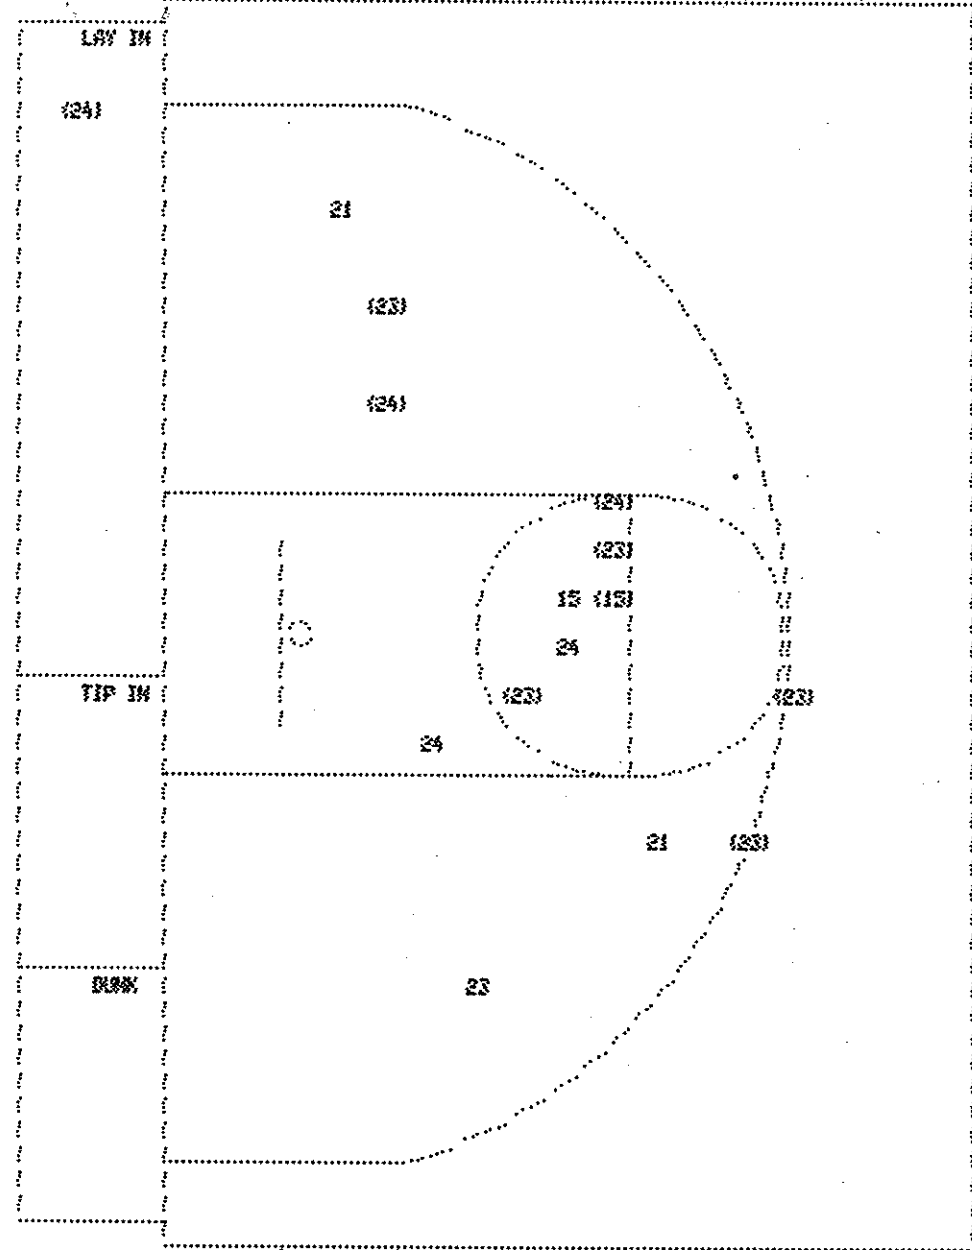

Player	Player	Player
15 - Cooper, Hc 1/2 50.0%		
24 - Osborne, Ch 3/5 60.0%		
23 - Warfield, S/ 5/ 5 83.3%		
21 - Pickett, H 0/ 2 0.0%		

Conner	Player	Player	Player	Player	Player
Lays	1-9 Ft	10-15 Ft	Over 15 Ft	3 Pointers	Total
1 / 1	1 / 2	5 / 5	0 / 2	2 / 2	9 / 15
100.0%	50.0%	100.0%	0.0%	100.0%	60.0%

Player	Player	Player
24 - Fox, Tamy 3/ 3 100.0%	30 - Siebert, J 2/ 2 100.0%	
31 - Cummins, J 0/ 1 0.0%		
33 - Minor, Ste 5/ 3 100.0%		
25 - Baugherty, 3/ 4 75.0%		
22 - Johnston, 0/ 2 0.0%		

West Hopkins	Player	Player	Player	Player	Player
Lays	1-9 Ft	10-15 Ft	Over 15 Ft	3 Pointers	Total
5 / 8	7 / 11	0 / 1	1 / 1	13 / 21	
62.5%	63.6%	0.0%	100.0%	61.9%